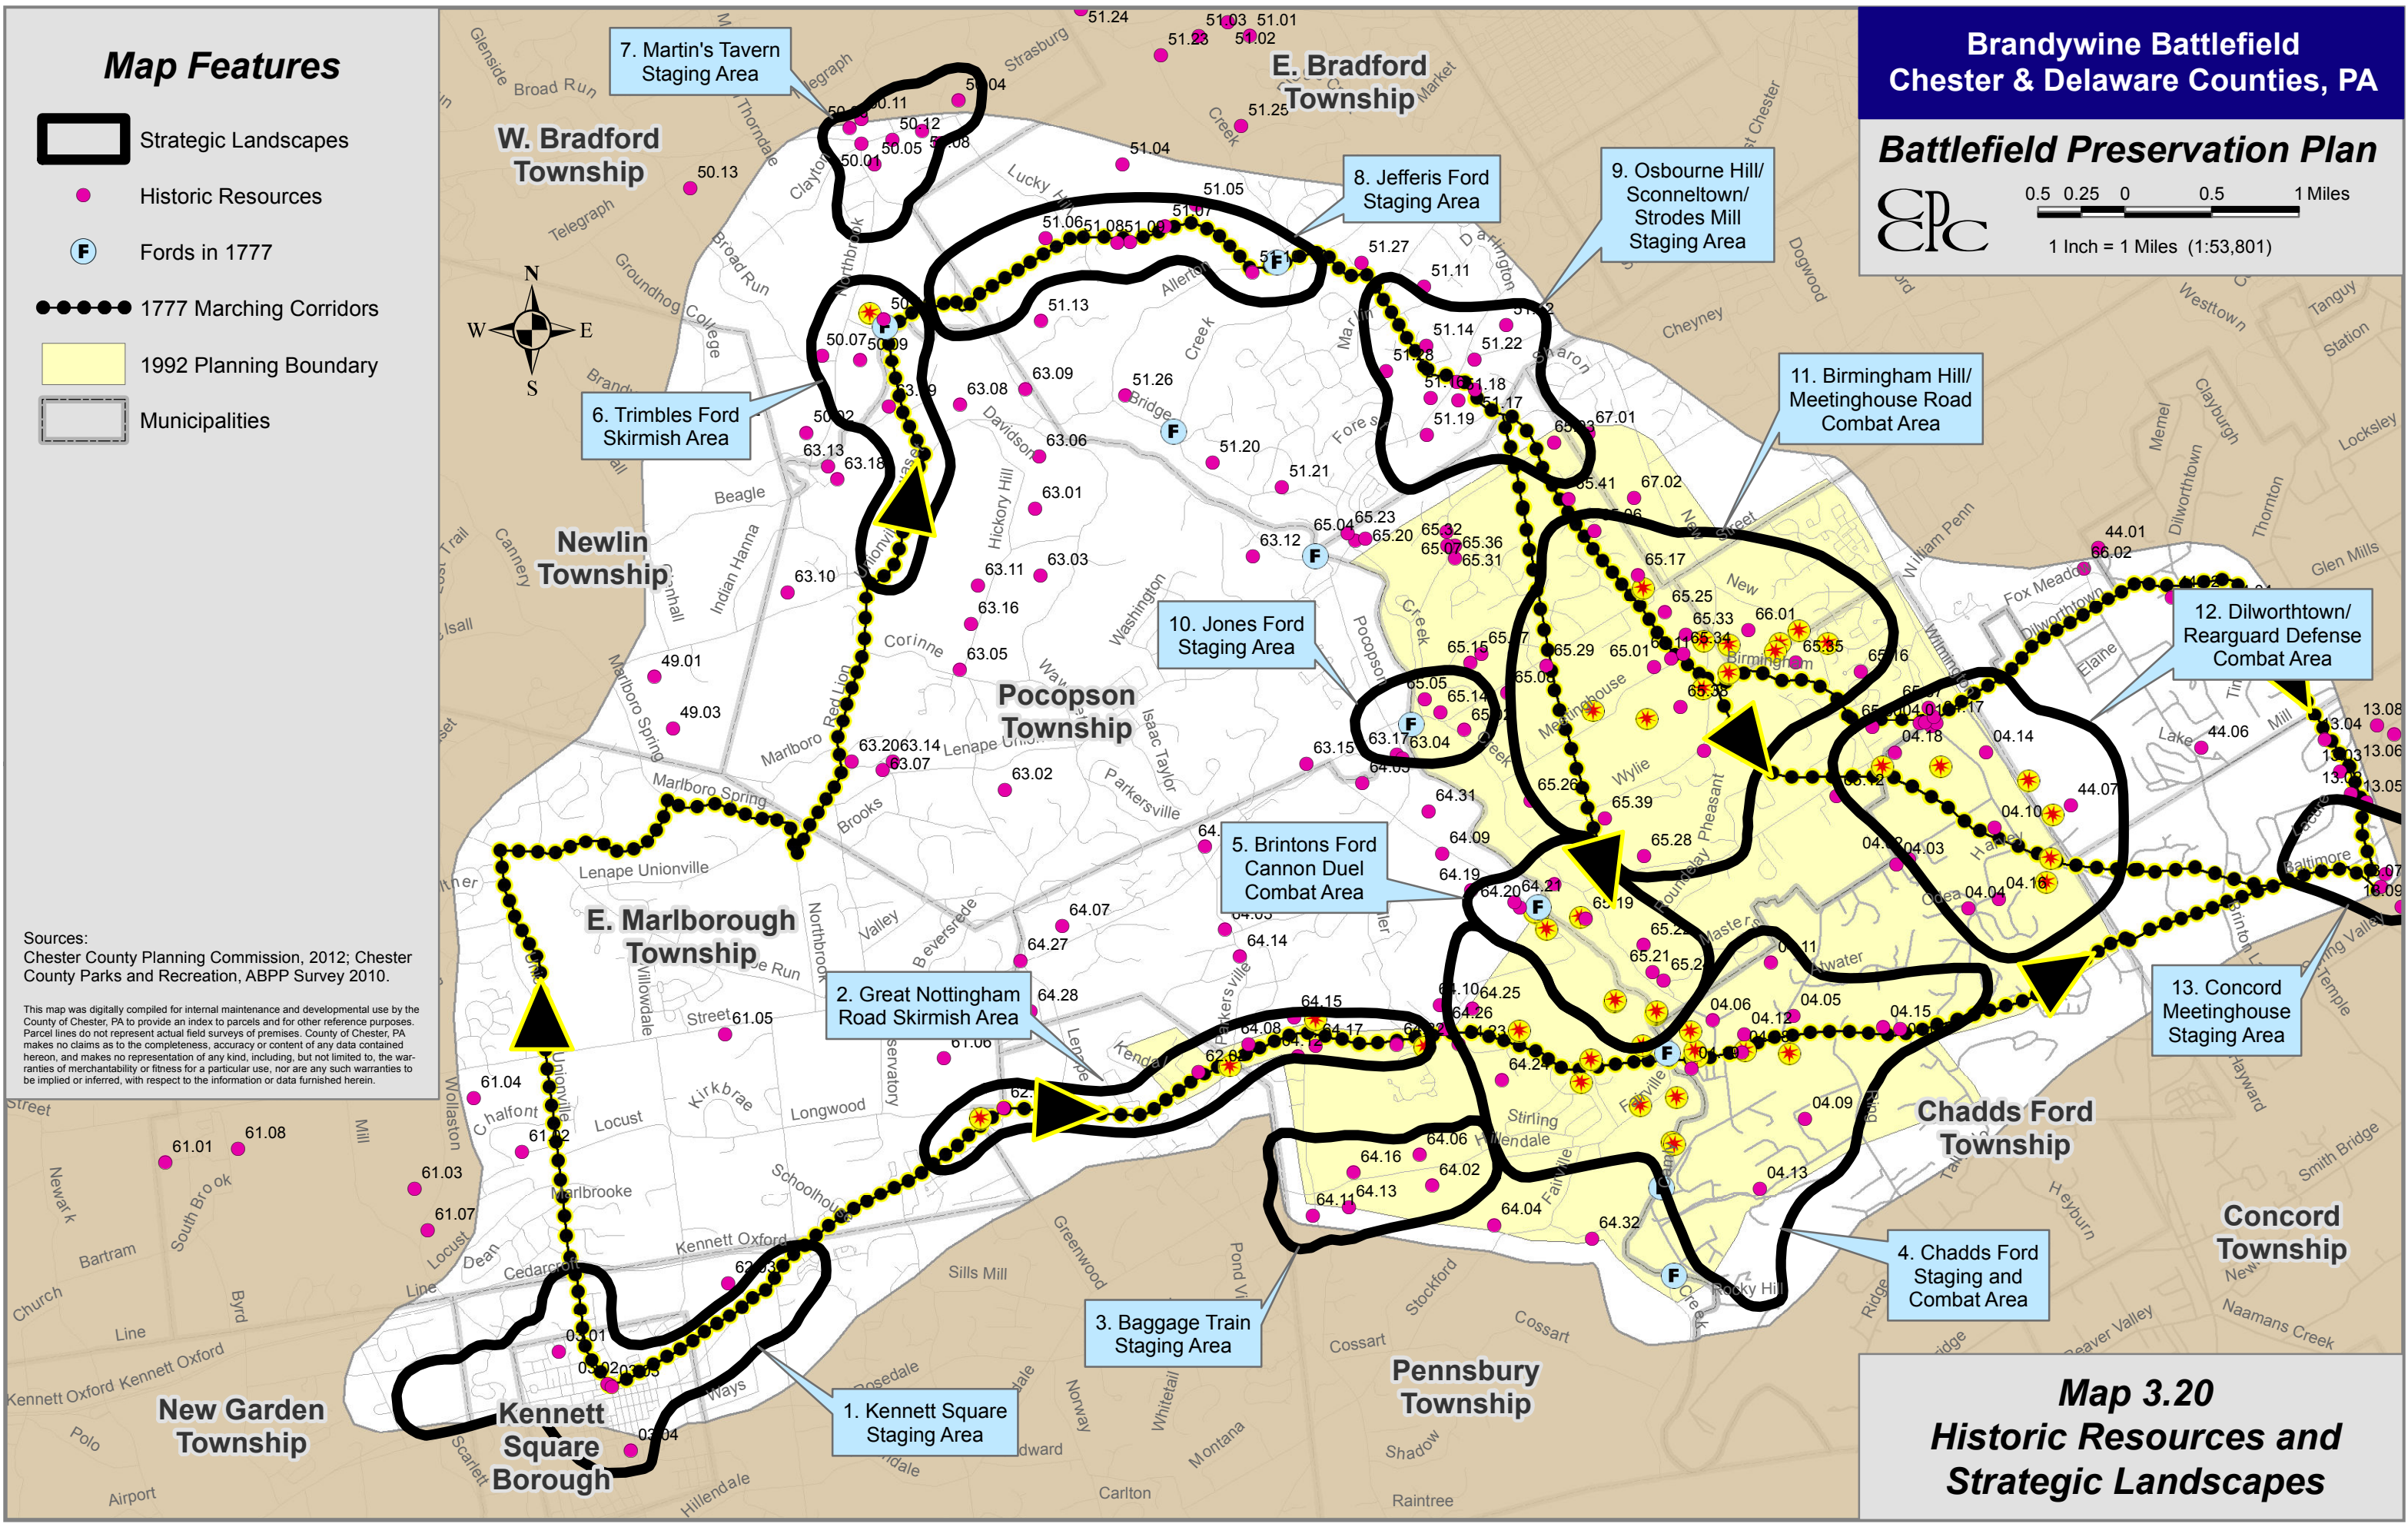

Map Features

-  Strategic Landscapes
-  Historic Resources
-  Fords in 1777
-  1777 Marching Corridors
-  1992 Planning Boundary
-  Municipalities

Brandywine Battlefield
Chester & Delaware Counties, PA

Battlefield Preservation Plan

 0.5 0.25 0 0.5 1 Miles

1 Inch = 1 Miles (1:53,801)

Sources:
Chester County Planning Commission, 2012; Chester County Parks and Recreation, ABPP Survey 2010.

This map was digitally compiled for internal maintenance and developmental use by the County of Chester, PA to provide an index to parcels and for other reference purposes. Parcel lines do not represent actual field surveys of premises. County of Chester, PA makes no claims as to the completeness, accuracy or content of any data contained herein, and makes no representation of any kind, including, but not limited to, the warranties of merchantability or fitness for a particular use, nor are any such warranties to be implied or inferred, with respect to the information or data furnished herein.

Map 3.20
Historic Resources and Strategic Landscapes